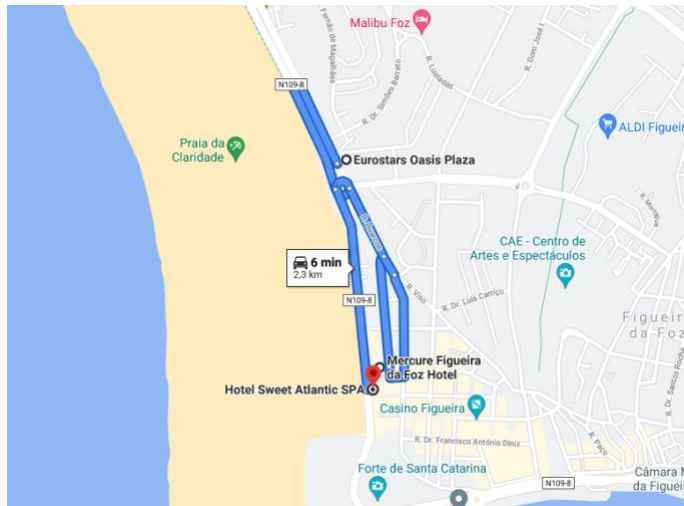

SHUTTLES – LANE 1

ICF JUNIOR & U23 CANOE SPRINT
WORLD CHAMPIONSHIPS

COSTA DE PRATA 1
COSTA DE PRATA 2
WELLINGTON

TIME OF TRAVEL: 40 MINUTES

NOTE – THE STOP FOR THE WELLINGTON HOTEL IS ON COSTA DE PRATA 1

SHUTTLES – LANE 2

ICF JUNIOR & U23 CANOE SPRINT
WORLD CHAMPIONSHIPS

EUROSTARS MERCURE+SWEET

TIME OF TRAVEL: 35 MINUTES

ICF JUNIOR & U23 CANOE SPRINT
WORLD CHAMPIONSHIPS

SHUTTLES – LANE 3

POLO II
D.LUÍS

TIME OF TRAVEL: 45-60 MINUTES