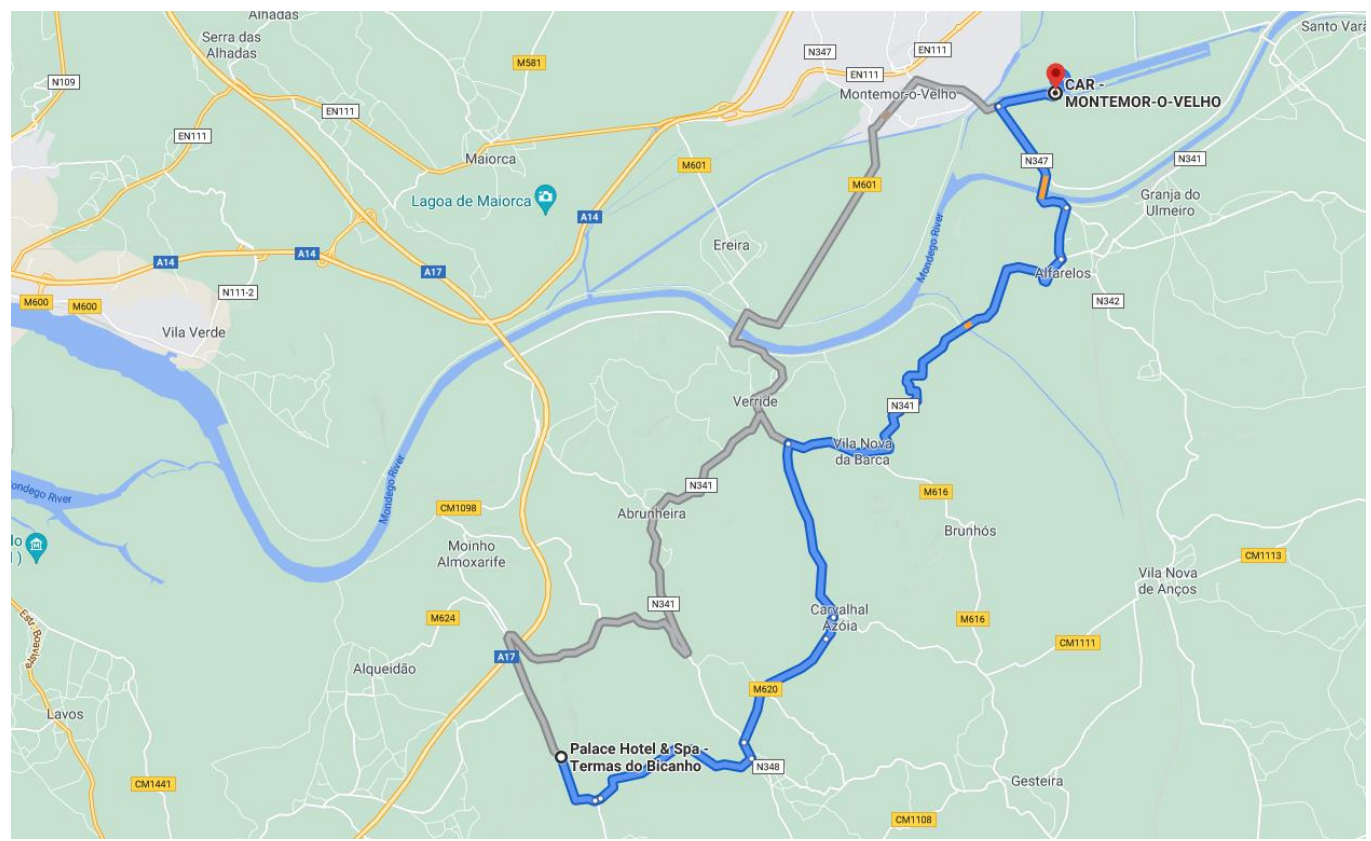

SHUTTLES – LANE 1

ICF JUNIOR & U23 CANOE SPRINT
WORLD CHAMPIONSHIPS

COSTA DE PRATA 1
COSTA DE PRATA 2
WELLINGTON

TIME OF TRAVEL: 40 MINUTES

NOTE – THE STOP FOR THE WELLINGTON HOTEL IS ON COSTA DE PRATA 1

SHUTTLES – LANE 2

ICF JUNIOR & U23 CANOE SPRINT
WORLD CHAMPIONSHIPS

EUROSTARS MERCURE+SWEET

TIME OF TRAVEL: 35 MINUTES

ICF JUNIOR & U23 CANOE SPRINT
WORLD CHAMPIONSHIPS

SHUTTLES – LANE 3

POLO II
D.LUÍS

TIME OF TRAVEL: 45-60 MINUTES

ICF JUNIOR & U23 CANOE SPRINT
WORLD CHAMPIONSHIPS

SHUTTLES – LANE 4

ATLÂNTIDA SOL

TIME OF TRAVEL: 40 MINUTES

ICF JUNIOR & U23 CANOE SPRINT
WORLD CHAMPIONSHIPS

Montemor-o-Velho
PORTUGAL

SHUTTLES – LANE 5

TIME OF TRAVEL: 45-60 MINUTES

**D.INÊS+VILA GALÉ + TIVOLI
GARÇA REAL**

SHUTTLES – LANE 6

ICF JUNIOR & U23 CANOE SPRINT
WORLD CHAMPIONSHIPS

TERMAS DO BICANHO

TIME OF TRAVEL: 30-40 MINUTES

ICF JUNIOR & U23 CANOE SPRINT
WORLD CHAMPIONSHIPS