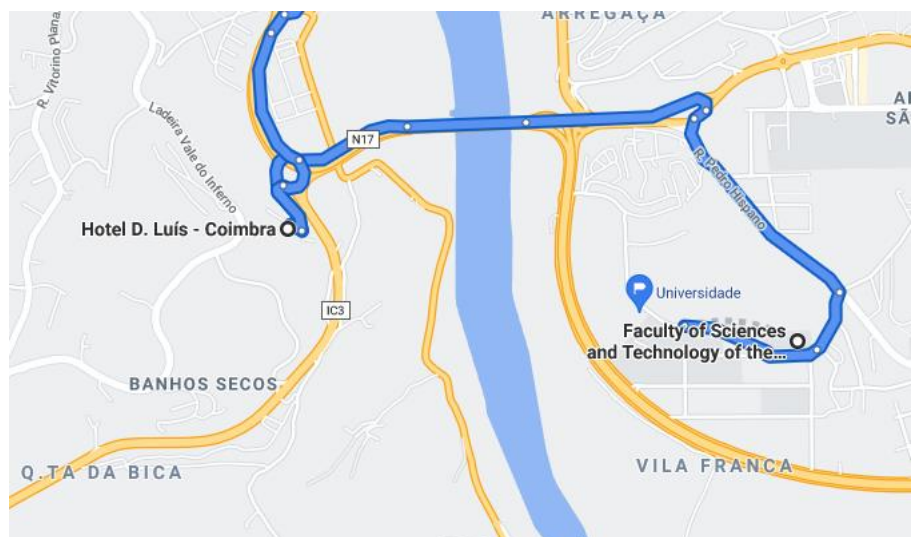

SHUTTLES – LANE 1

ICF JUNIOR & U23 CANOE SPRINT
WORLD CHAMPIONSHIPS

COSTA DE PRATA 1
COSTA DE PRATA 2
WELLINGTON

TIME OF TRAVEL: 40 MINUTES

NOTE – THE STOP FOR THE WELLINGTON HOTEL IS ON COSTA DE PRATA 1

SHUTTLES – LANE 2

ICF JUNIOR & U23 CANOE SPRINT
WORLD CHAMPIONSHIPS

EUROSTARS MERCURE+SWEET

TIME OF TRAVEL: 35 MINUTES

ICF JUNIOR & U23 CANOE SPRINT
WORLD CHAMPIONSHIPS

SHUTTLES – LANE 3

POLO II
D.LUÍS

TIME OF TRAVEL: 45-60 MINUTES

ICF JUNIOR & U23 CANOE SPRINT
WORLD CHAMPIONSHIPS

SHUTTLES – LANE 4

ATLÂNTIDA SOL

TIME OF TRAVEL: 40 MINUTES

ICF JUNIOR & U23 CANOE SPRINT
WORLD CHAMPIONSHIPS

Montemor-o-Velho
PORTUGAL

SHUTTLES – LANE 5

TIME OF TRAVEL: 45-60 MINUTES

**D.INÊS+VILA GALÉ + TIVOLI
GARÇA REAL**

SHUTTLES – LANE 6

ICF JUNIOR & U23 CANOE SPRINT
WORLD CHAMPIONSHIPS

TERMAS DO BICANHO

TIME OF TRAVEL: 30-40 MINUTES

ICF JUNIOR & U23 CANOE SPRINT
WORLD CHAMPIONSHIPS