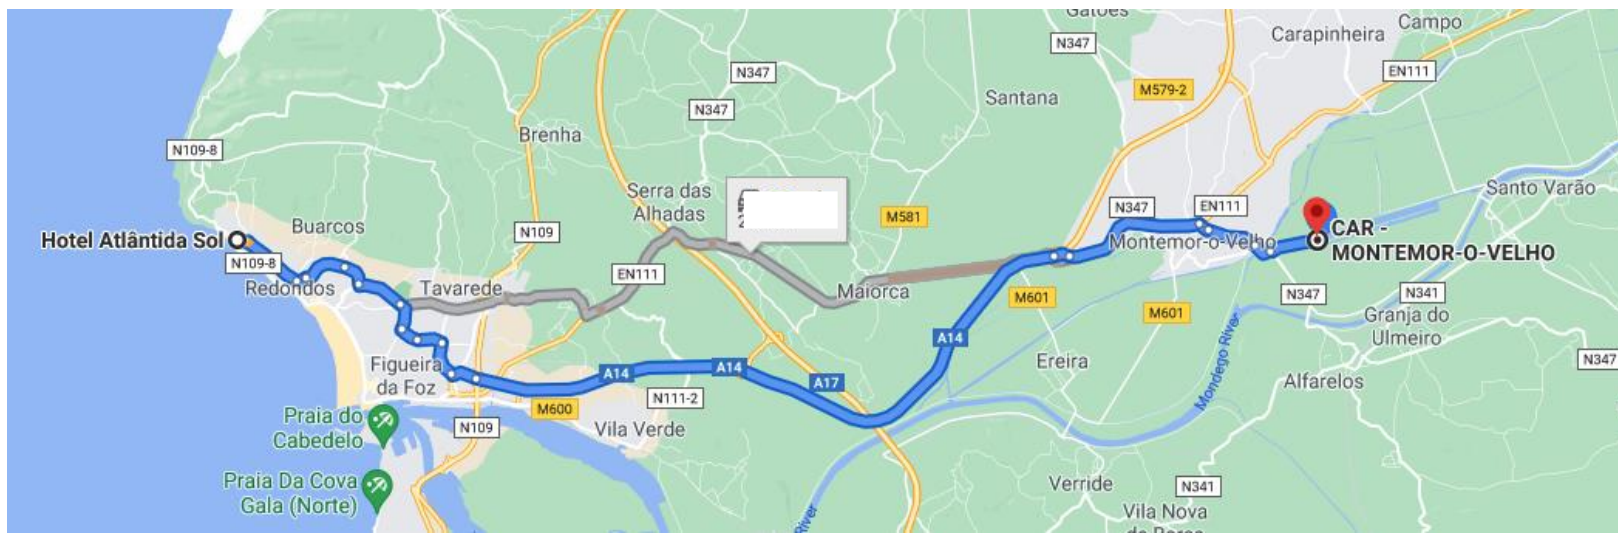

SHUTTLES – LANE 1

ICF JUNIOR & U23 CANOE SPRINT
WORLD CHAMPIONSHIPS

COSTA DE PRATA 1
COSTA DE PRATA 2
WELLINGTON

TIME OF TRAVEL: 40 MINUTES

NOTE – THE STOP FOR THE WELLINGTON HOTEL IS ON COSTA DE PRATA 1

SHUTTLES – LANE 2

ICF JUNIOR & U23 CANOE SPRINT
WORLD CHAMPIONSHIPS

EUROSTARS MERCURE+SWEET

TIME OF TRAVEL: 35 MINUTES

ICF JUNIOR & U23 CANOE SPRINT
WORLD CHAMPIONSHIPS

SHUTTLES – LANE 3

POLO II
D.LUÍS

TIME OF TRAVEL: 45-60 MINUTES

ICF JUNIOR & U23 CANOE SPRINT
WORLD CHAMPIONSHIPS

SHUTTLES – LANE 4

ATLÂNTIDA SOL

TIME OF TRAVEL: 40 MINUTES

ICF JUNIOR & U23 CANOE SPRINT
WORLD CHAMPIONSHIPS

Montemor-o-Velho
PORTUGAL

SHUTTLES – LANE 5

TIME OF TRAVEL: 45-60 MINUTES