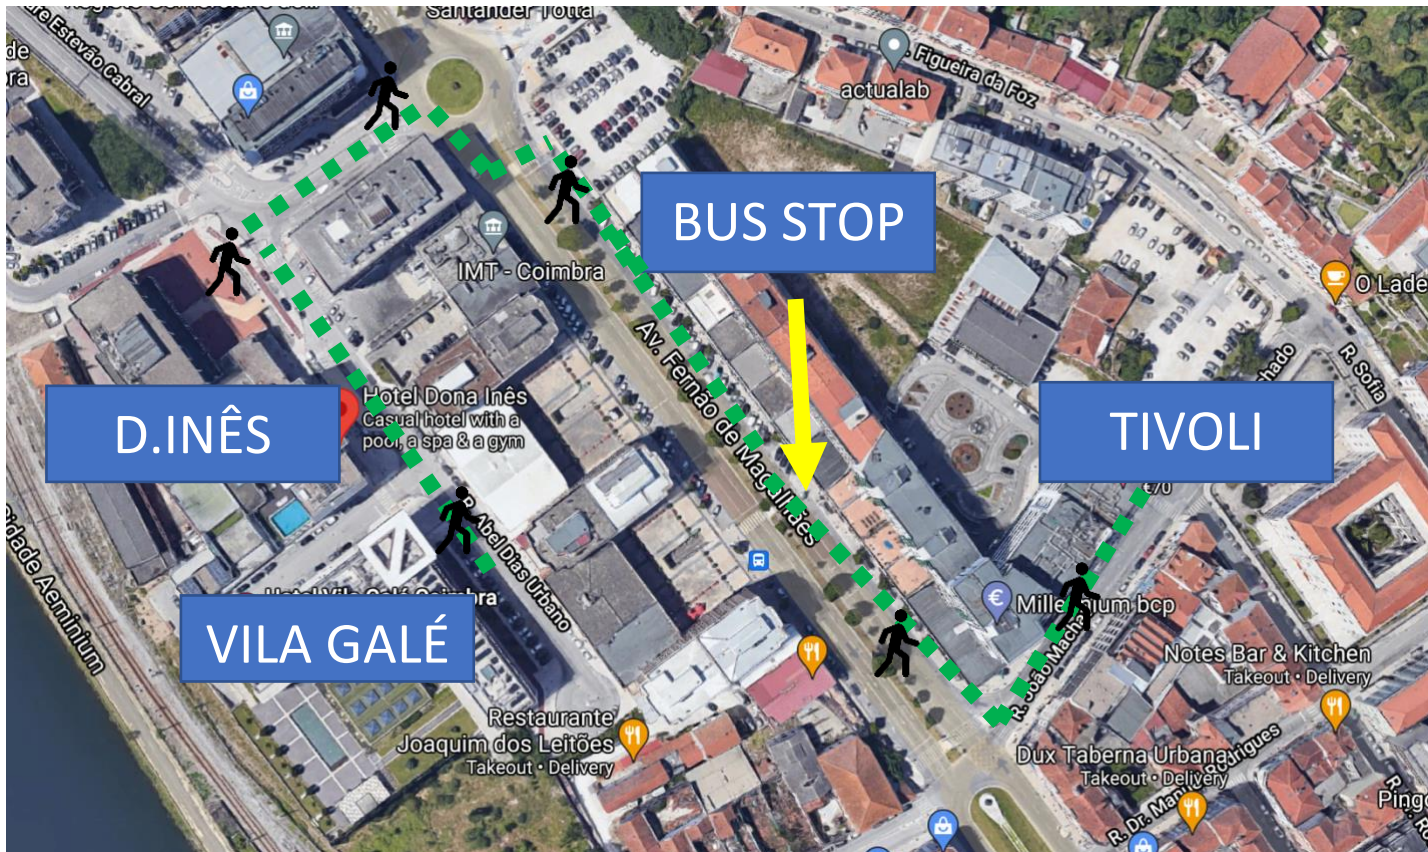

SHUTTLES – LANE 1

ICF JUNIOR & U23 CANOE SPRINT
WORLD CHAMPIONSHIPS

COSTA DE PRATA 1
COSTA DE PRATA 2
WELLINGTON

TIME OF TRAVEL: 40 MINUTES

NOTE – THE STOP FOR THE WELLINGTON HOTEL IS ON COSTA DE PRATA 1

SHUTTLES – LANE 2

ICF JUNIOR & U23 CANOE SPRINT
WORLD CHAMPIONSHIPS

SHUTTLES – LANE 4

ATLÂNTIDA SOL

TIME OF TRAVEL: 40 MINUTES

ICF JUNIOR & U23 CANOE SPRINT
WORLD CHAMPIONSHIPS

Montemor-o-Velho
PORTUGAL

SHUTTLES – LANE 5

TIME OF TRAVEL: 45-60 MINUTES