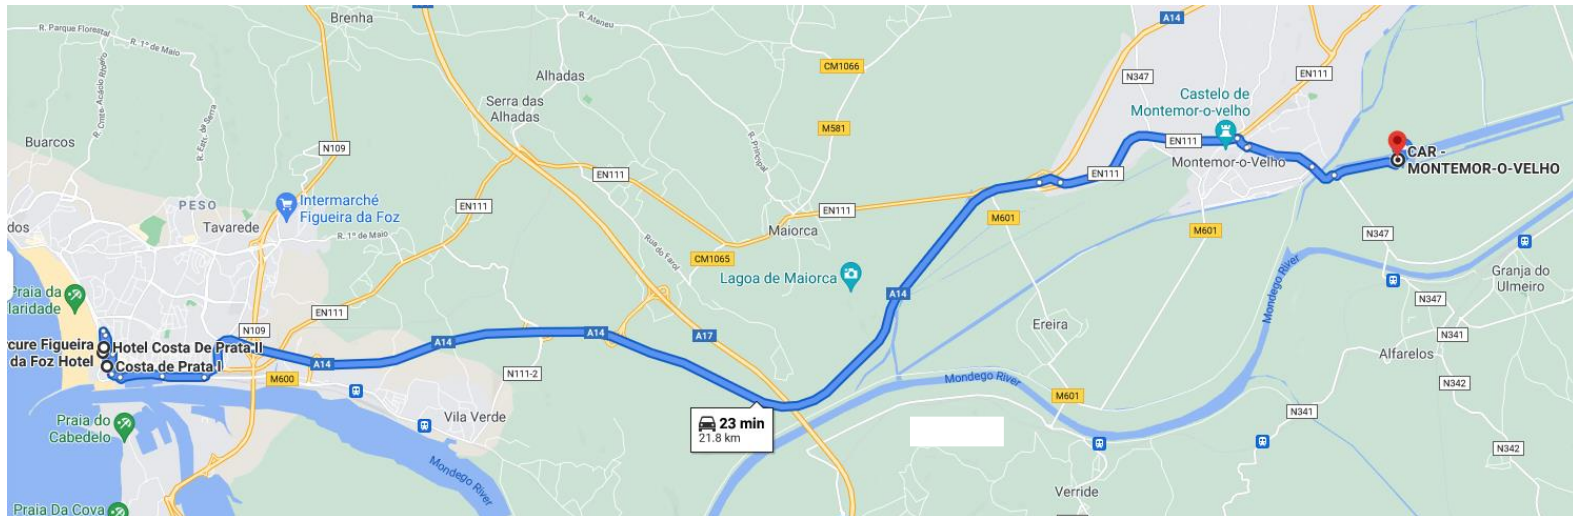

TRANSPORTATION

OVERVIEW

INFORMATION, BUS STOPS LOCATION AND SCHEDULES

TRANSFERS – ARRIVALS

- If you didn't receive a confirmation e-mail about your transfer from the Oporto/Lisbon airport to Montemor/Accommodation, please send an e-mail to hugo@canoeportugal.com
- We will have people in both airports to receive you and give the indications to catch the transfer to Montemor/Accommodation
- All people must use masks for the entire trip. Please take this seriously.

TRANSFERS – DEPARTURES

- After the accreditation, you should go to the transportation centre, near the venue entrance, to confirm all of your departure schedules. Only confirmed travel plans will be done.
- All people must use masks for the entire trip. Please take this seriously.

SHUTTLES – LANE 1

ICF JUNIOR & U23 CANOE SPRINT
WORLD CHAMPIONSHIPS

COSTA DE PRATA 1
COSTA DE PRATA 2
WELLINGTON

TIME OF TRAVEL: 40 MINUTES

NOTE – THE STOP FOR THE WELLINGTON HOTEL IS ON COSTA DE PRATA 1

SHUTTLES – LANE 2

ICF JUNIOR & U23 CANOE SPRINT
WORLD CHAMPIONSHIPS

EUROSTARS MERCURE+SWEET

TIME OF TRAVEL: 35 MINUTES

ICF JUNIOR & U23 CANOE SPRINT
WORLD CHAMPIONSHIPS

SHUTTLES – LANE 3

POLO II
D.LUÍS

TIME OF TRAVEL: 45-60 MINUTES