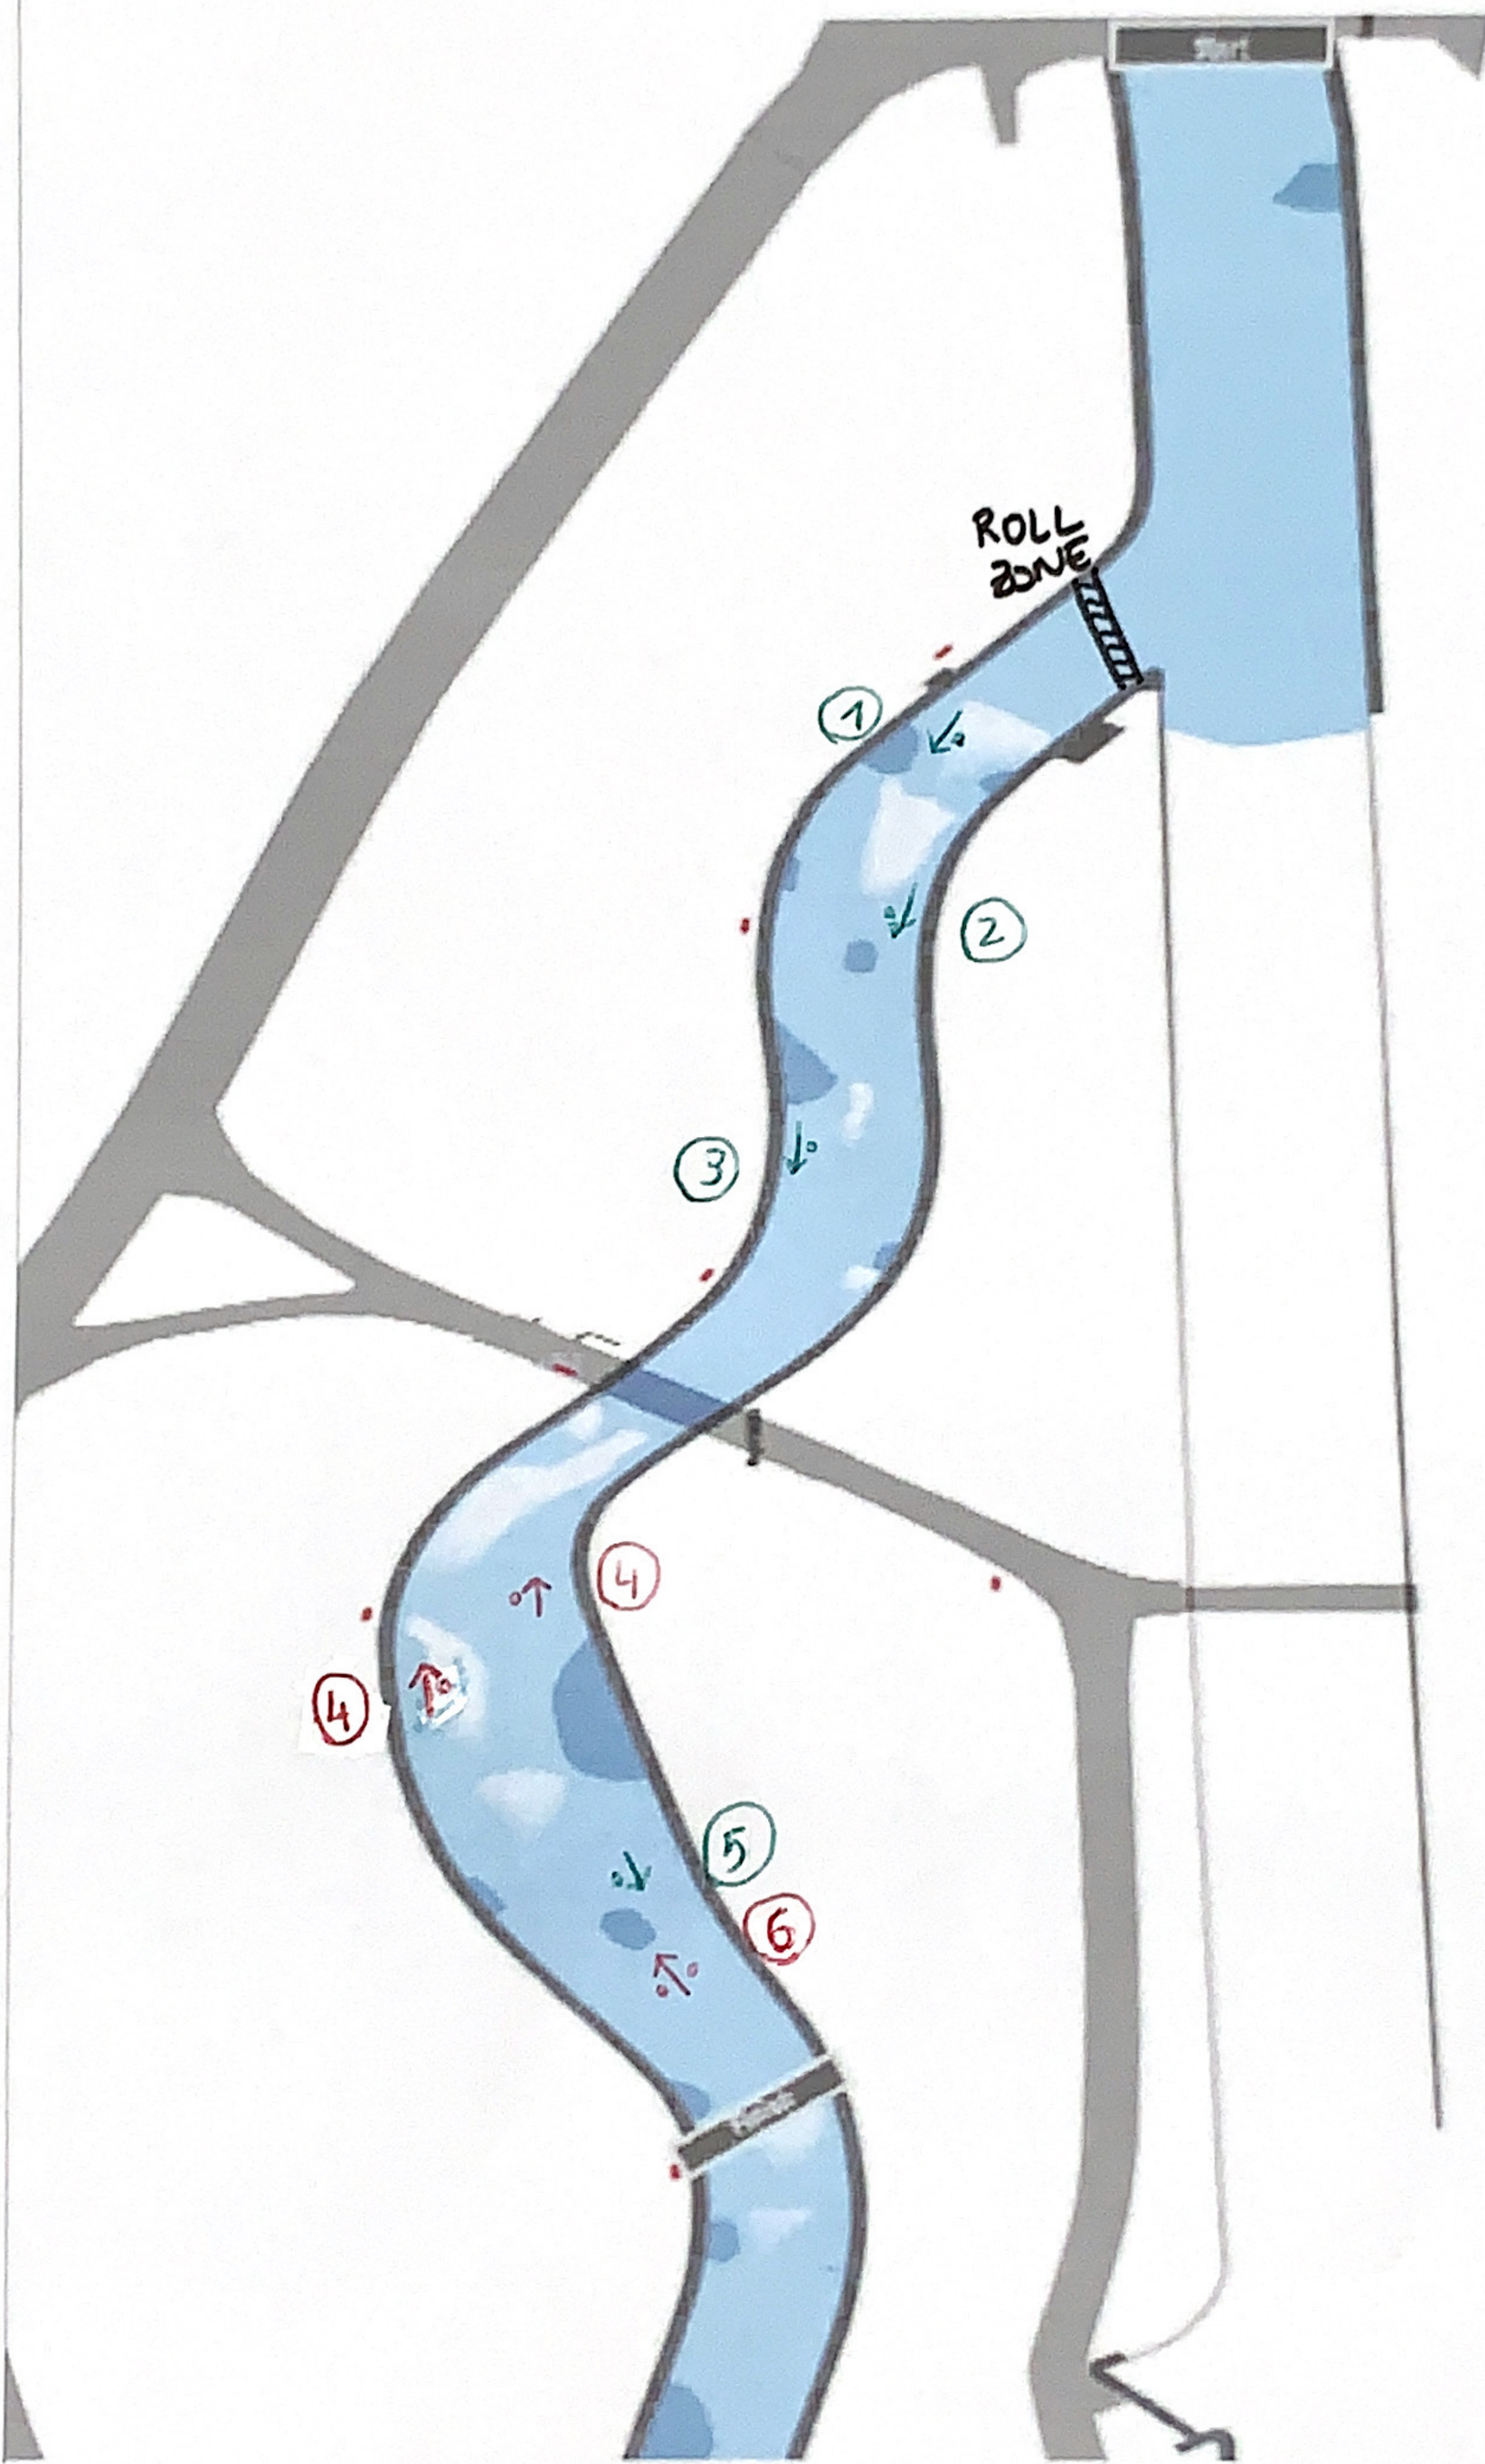

2022 WCH - Augsburg

Extreme Slalom

Designer 1: Sebastian Schubert

Designer 2: Irati Golkoetxea

Designed with Run Monitor

Number of gates

Upstream: 2

Downstream: 5