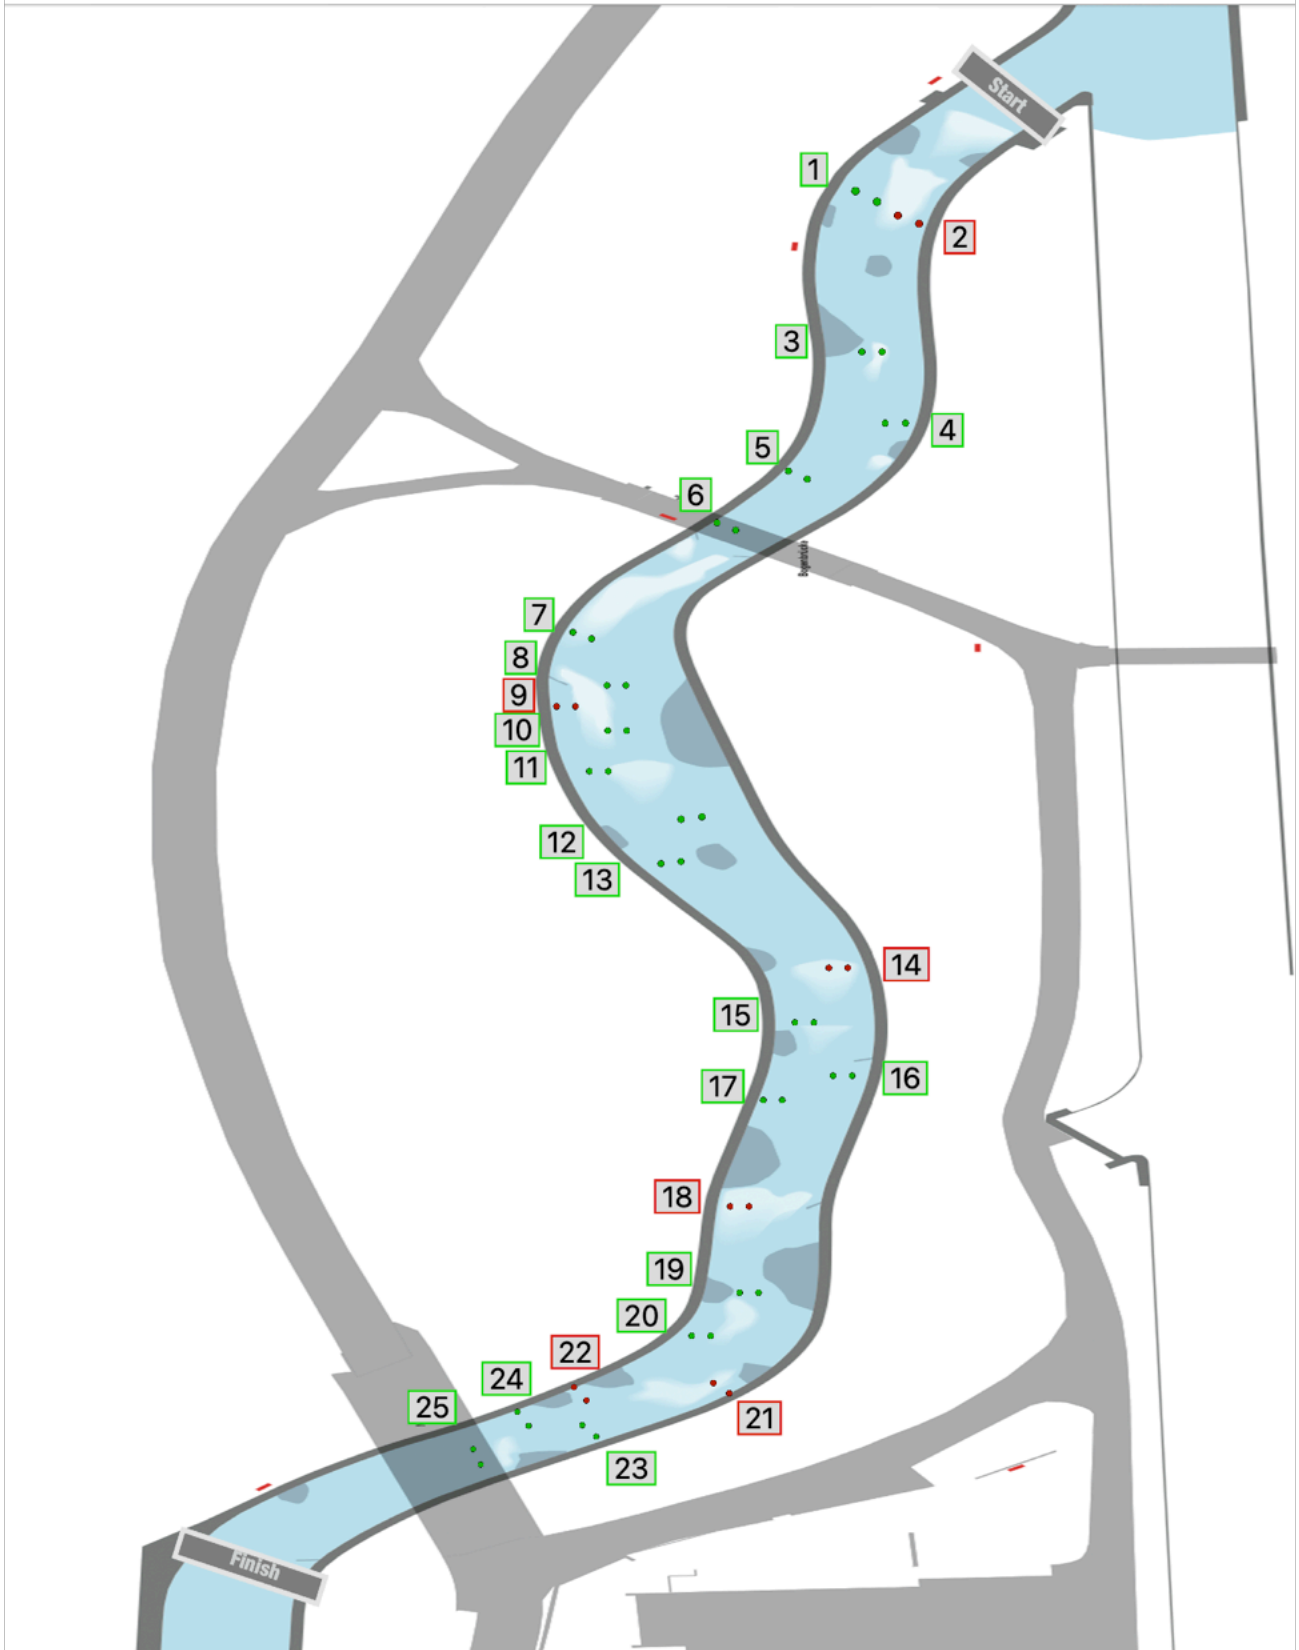

# 2022 WCH - Augsburg

## Semifinal

Designer 1: Sebastian Schubert

Designer 2: Irati Goikoetxea

Designed with Run Monitor

**Number of gates**

Upstream: 6

Downstream: 19