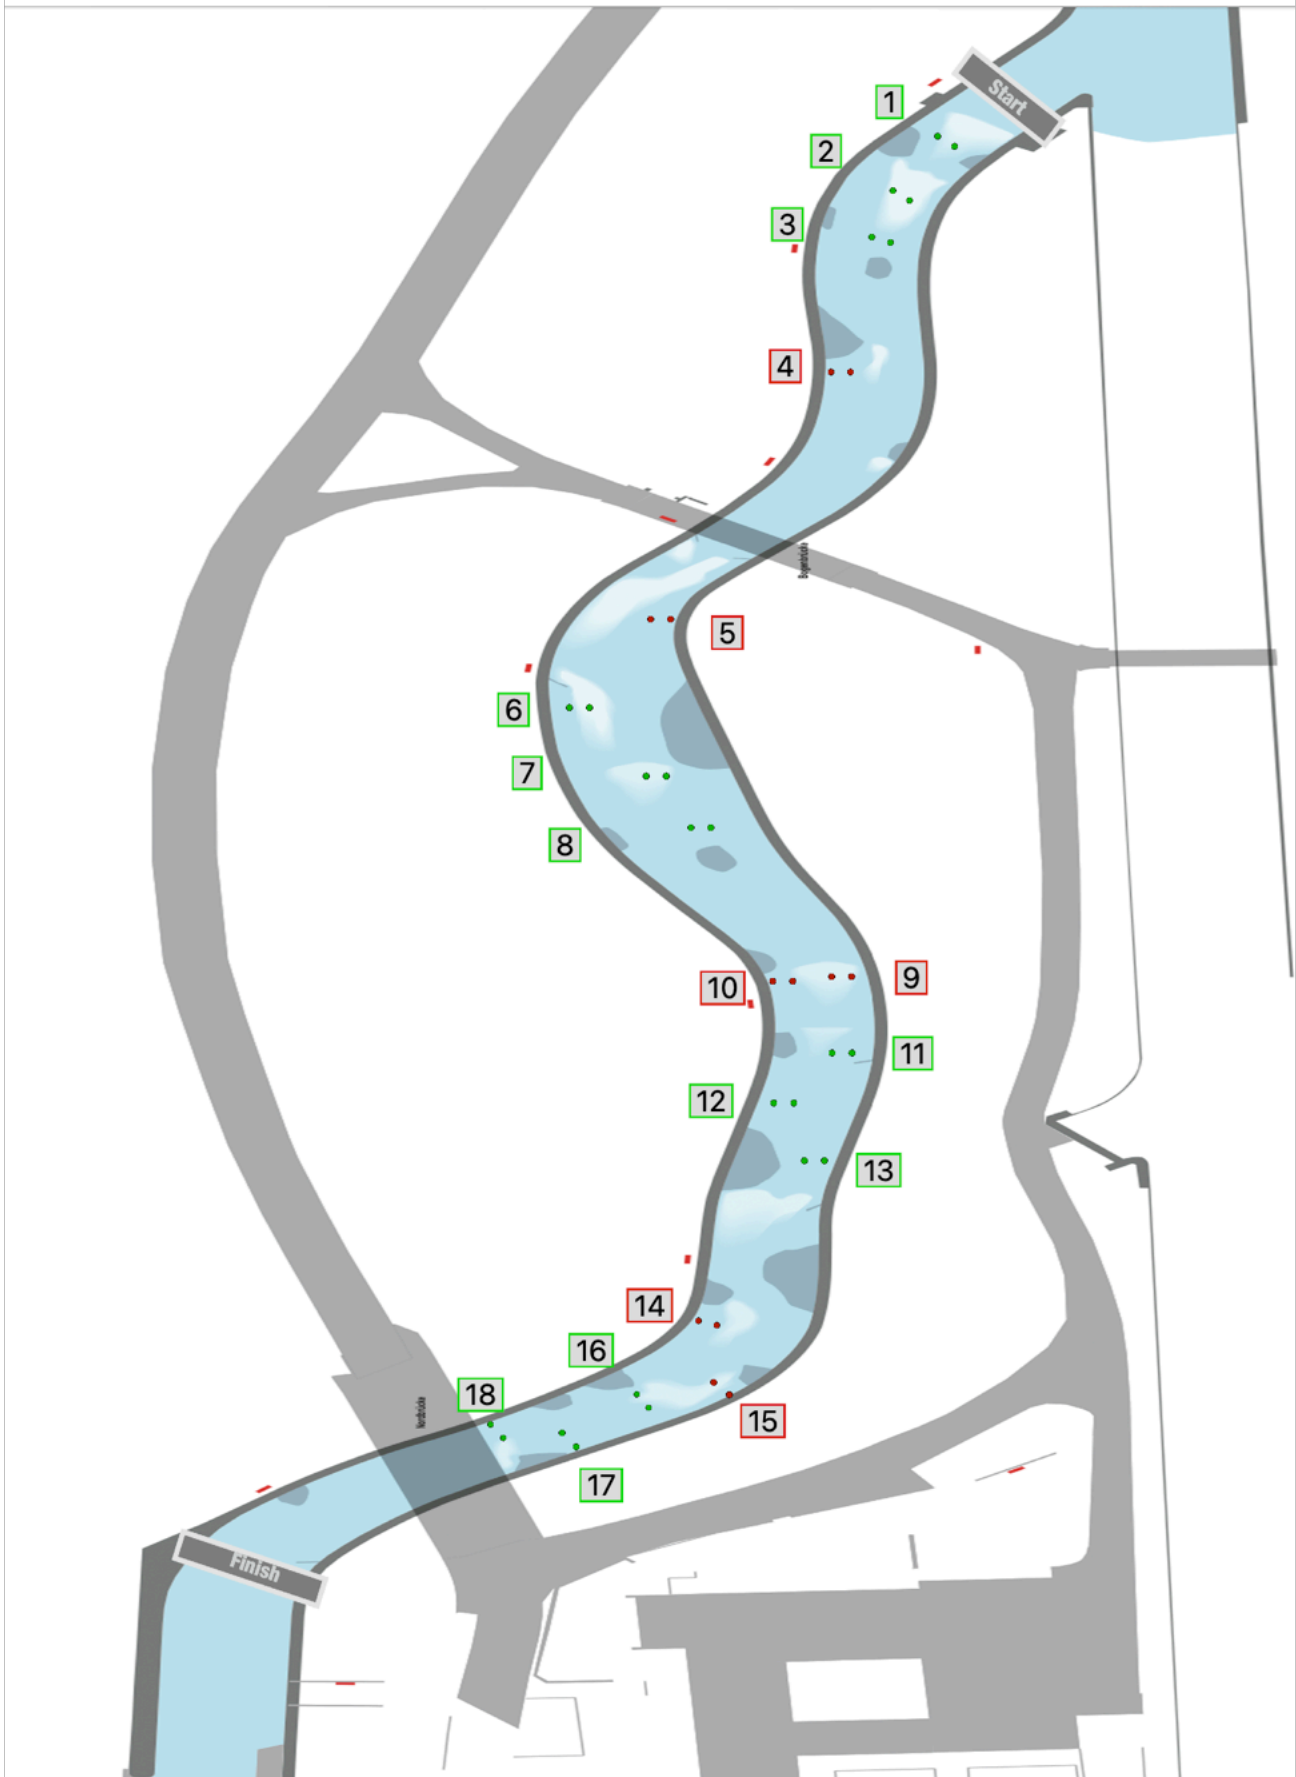

2022 WCH - Augsburg

Teams

Designer 1: Sebastian Schubert

Designer 2: Irati Goikoetxea

Designed with Run Monitor

Number of gates

Upstream: 6

Downstream: 12