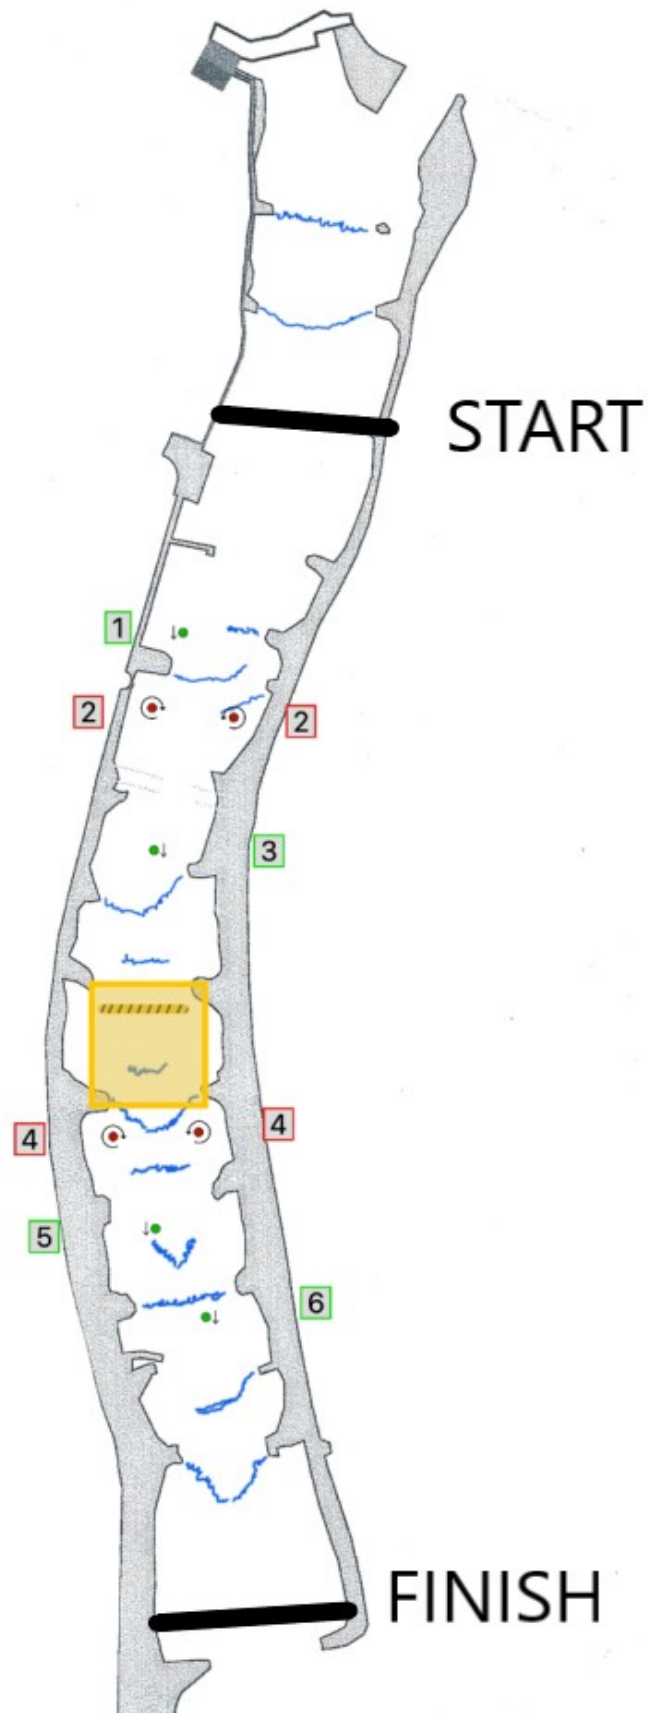

2022 World Championships - Extreme Slalom

Designer 1: Davide Monguzzi

Designer 2: Jean Michel Prono

Designed with Run Monitor

Number of gates

Upstream: 4

Downstream: 5