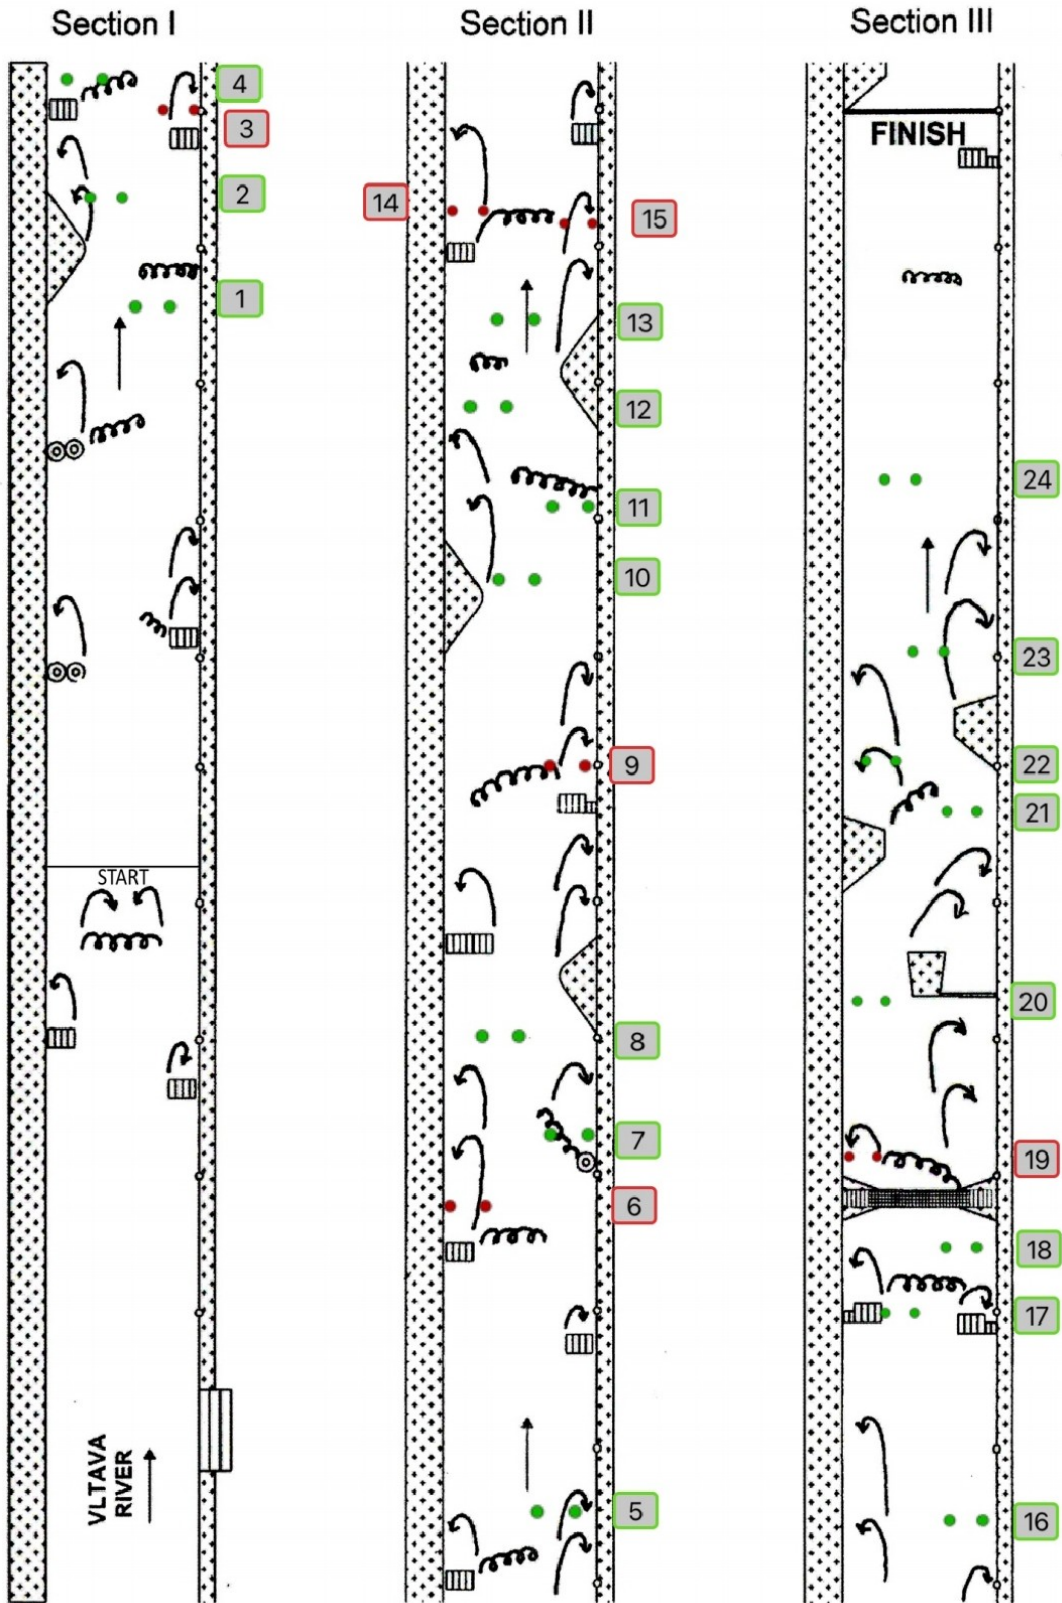

World Cup 2nd - Prague

Canoe Slalom – Semifinal / Final

Designer 1: Marcel Potocny

Designer 2: Davide Monguzzi